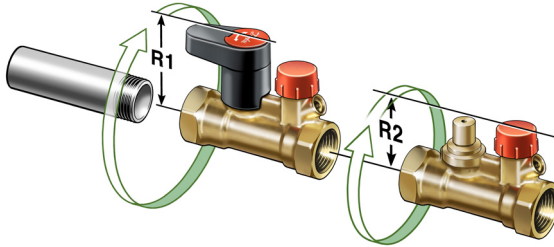

INSTRUCTIONS

MANUAL BALANCING VALVE MSV-S

DN	R1/R2 (mm)
15	62/50
20	66/55
25	71/59
32	117/66
40	119/66
50	122/67